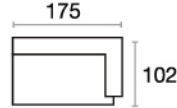

## Corner Set

technique  
information

Lounge Uzanma	w/g	d/d	h/y
	102	175	75

Single Tekli	w/g	d/d	h/y
	77	102	75

Single With Arm Tekli Kollu	w/g	d/d	h/y
	100	102	75

Two Seater Without Arm İkili Kolsuz	w/g	d/d	h/y
	150	102	75

Relax Relax	w/g	d/d	h/y
	102	167	75

Corner Köşe	w/g	d/d	h/y
	100	100	75

Two Seater With Arm İkili Kollu	w/g	d/d	h/y
	174	102	75

Coffee Table Sehpa	w/g	d/d	h/y
	39	102	75

Armchair Berjer	w/g	d/d	h/y
	90	70	81

Armchair Berjer	w/g	d/d	h/y
	90	70	81

Single With Arm Tekli Kollu

Relax Relax

Two Seater With Arm İkili Kollu

Two Seater Without Arm İkili Kolsuz

Leg Options Ayak Seçenekleri

Single Tekli

Coffee Table Sehpa