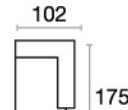

Lounge Uzanma