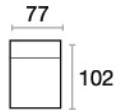

## Corner Set

technique  
information

Lounge Uzanma	w/g	d/d	h/y
	102	175	75

Single Tekli	w/g	d/d	h/y
	77	102	75

Single With Arm Tekli Kollu	w/g	d/d	h/y
	100	102	75

Two Seater Without Arm İkili Kolsuz	w/g	d/d	h/y
	150	102	75

Relax Relax	w/g	d/d	h/y
	102	167	75

Corner Köşe	w/g	d/d	h/y
	100	100	75

Two Seater With Arm İkili Kollu	w/g	d/d	h/y
	174	102	75

Coffee Table Sehpa	w/g	d/d	h/y
	39	102	75

Armchair Berjer	w/g	d/d	h/y
	90	70	81

Armchair Berjer	w/g	d/d	h/y
	90	70	81

Single With Arm Tekli Kollu

Relax Relax

Two Seater With Arm İkili Kollu

Two Seater Without Arm İkili Kolsuz

Leg Options Ayak Seçenekleri

Single Tekli

Coffee Table Sehpa