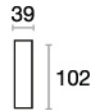

## Corner Set

technique  
information

Lounge Uzanma	w/g	d/d	h/y
	102	175	75

Single Tekli	w/g	d/d	h/y
	77	102	75

Single With Arm Tekli Kollu	w/g	d/d	h/y
	100	102	75

Two Seater Without Arm İkili Kolsuz	w/g	d/d	h/y
	150	102	75

Relax Relax	w/g	d/d	h/y
	102	167	75

Corner Köşe	w/g	d/d	h/y
	100	100	75

Two Seater With Arm İkili Kollu	w/g	d/d	h/y
	174	102	75

Coffee Table Sehpa	w/g	d/d	h/y
	39	102	75

Armchair Berjer	w/g	d/d	h/y
	90	70	81

Armchair Berjer	w/g	d/d	h/y
	90	70	81

Single With Arm Tekli Kollu

Relax Relax

Two Seater With Arm İkili Kollu

Two Seater Without Arm İkili Kolsuz

Leg Options Ayak Seçenekleri

Single Tekli

Coffee Table Sehpa