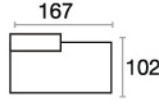

## Corner Set

technique  
information

Lounge Uzanma	w/g	d/d	h/y
	102	175	75

Single Tekli	w/g	d/d	h/y
	77	102	75

Single With Arm Tekli Kollu	w/g	d/d	h/y
	100	102	75

Two Seater Without Arm İkili Kolsuz	w/g	d/d	h/y
	150	102	75

Relax Relax	w/g	d/d	h/y
	102	167	75

Corner Köşe	w/g	d/d	h/y
	100	100	75

Two Seater With Arm İkili Kollu	w/g	d/d	h/y
	174	102	75

Coffee Table Sehpa	w/g	d/d	h/y
	39	102	75

Armchair Berjer	w/g	d/d	h/y
	90	70	81

Armchair Berjer	w/g	d/d	h/y
	90	70	81

Single With Arm Tekli Kollu

Relax Relax

Two Seater With Arm İkili Kollu

Two Seater Without Arm İkili Kolsuz

Leg Options Ayak Seçenekleri

Single Tekli

Coffee Table Sehpa