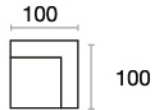

Corner Köşe