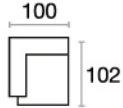

## Corner Set

technique  
information

Lounge Uzanma	w/g	d/d	h/y
	102	175	75

Single Tekli	w/g	d/d	h/y
	77	102	75

Single With Arm Tekli Kollu	w/g	d/d	h/y
	100	102	75

Two Seater Without Arm İkili Kolsuz	w/g	d/d	h/y
	150	102	75

Relax Relax	w/g	d/d	h/y
	102	167	75

Corner Köşe	w/g	d/d	h/y
	100	100	75

Two Seater With Arm İkili Kollu	w/g	d/d	h/y
	174	102	75

Coffee Table Sehpa	w/g	d/d	h/y
	39	102	75

Armchair Berjer	w/g	d/d	h/y
	90	70	81

Armchair Berjer	w/g	d/d	h/y
	90	70	81

Single With Arm Tekli Kollu

Relax Relax

Two Seater With Arm İkili Kollu

Two Seater Without Arm İkili Kolsuz

Leg Options Ayak Seçenekleri

Single Tekli

Coffee Table Sehpa