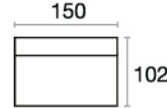

## Corner Set

technique  
information

Lounge Uzanma	w/g	d/d	h/y
	102	175	75

Single Tekli	w/g	d/d	h/y
	77	102	75

Single With Arm Tekli Kollu	w/g	d/d	h/y
	100	102	75

Two Seater Without Arm İkili Kolsuz	w/g	d/d	h/y
	150	102	75

Relax Relax	w/g	d/d	h/y
	102	167	75

Corner Köşe	w/g	d/d	h/y
	100	100	75

Two Seater With Arm İkili Kollu	w/g	d/d	h/y
	174	102	75

Coffee Table Sehpa	w/g	d/d	h/y
	39	102	75

Armchair Berjer	w/g	d/d	h/y
	90	70	81

Armchair Berjer	w/g	d/d	h/y
	90	70	81

Single With Arm Tekli Kollu

Relax Relax

Two Seater With Arm İkili Kollu

Two Seater Without Arm İkili Kolsuz

Leg Options Ayak Seçenekleri

Single Tekli

Coffee Table Sehpa